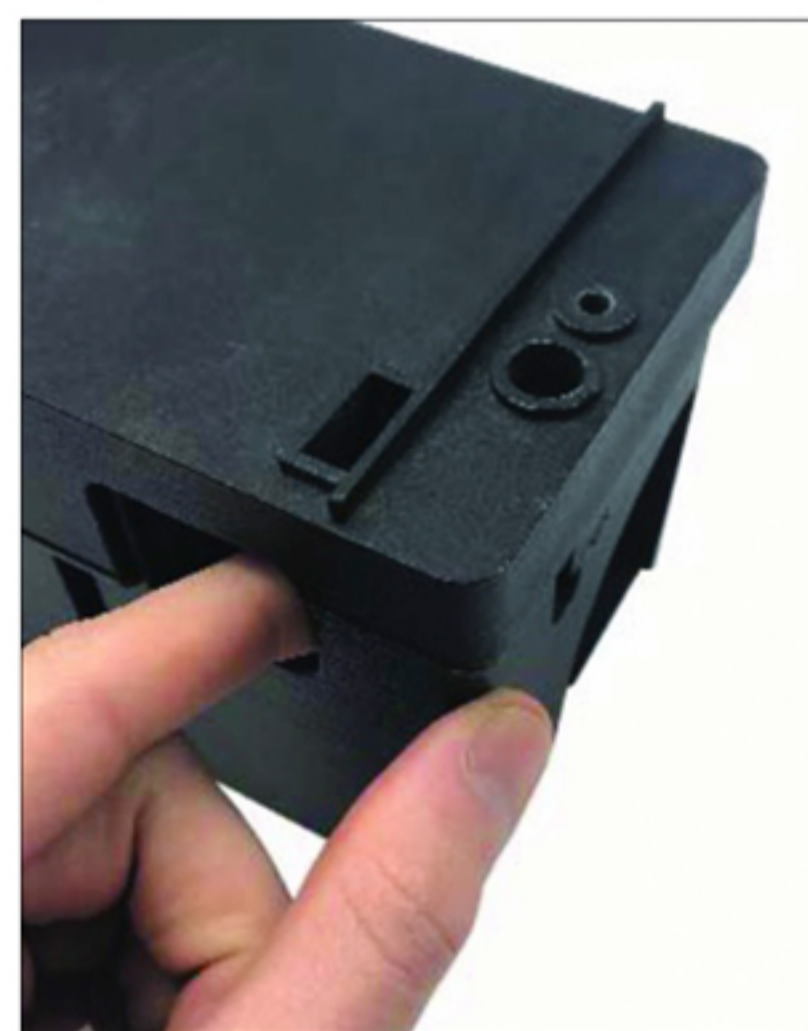

**Secure
Locks**

**Multi
Catch**

**CUSTOM
BRANDING**

**ADVANCED
SECURITY**
NO KEY REQUIRED

Part Number: RCS/TUN/R- RAT, RCS/TUN/M - MOUSE
*with 2 snap traps included!

Introducing the new ST (Straight Through) station, a multi-catch trap system. Featuring an advanced lockable, tamper resistant system the unlocking mechanism is hidden and can be operated by hand with no key required. These next generation traps can be used for all rodent control programmes. Designed to offer mice or rats a straight run through/line of sight. Custom labelling/branding available (minimum order quantities apply).

BAITING MODE

Remove included Baiting Rod & Rod Holders from the end. Place the secure Rod Holders in place and Baiting Rod.

SECURING OPTIONS

Hidden Locking/Release

Exposed Screw

Pad Lock

Hidden Screw

Fix 'n' Go Cable