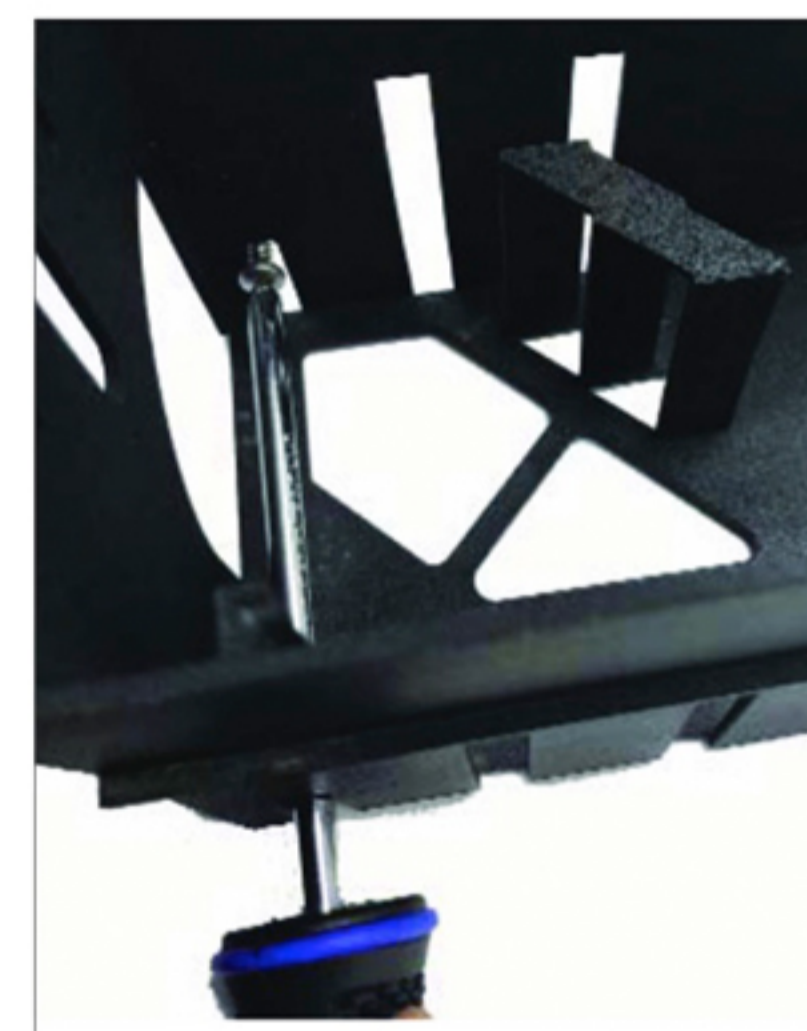

**Secure
Locks**

**Multi
Catch**

**CUSTOM
BRANDING**

**ADVANCED
SECURITY**
NO KEY REQUIRED

Part Number: RCS/TUN/R- RAT, RCS/TUN/M - MOUSE
*with 2 snap traps included!

Introducing the new ST (Straight Through) station, a multi-catch trap system. Featuring an advanced lockable, tamper resistant system the unlocking mechanism is hidden and can be operated by hand with no key required. These next generation traps can be used for all rodent control programmes. Designed to offer mice or rats a straight run through/line of sight. Custom labelling/branding available (minimum order quantities apply).

BAITING MODE

Remove included Baiting Rod & Rod Holders from the end. Place the secure Rod Holders in place and Baiting Rod.

SECURING OPTIONS

Hidden Locking/Release

Exposed Screw

Pad Lock

Hidden Screw

Fix 'n' Go Cable