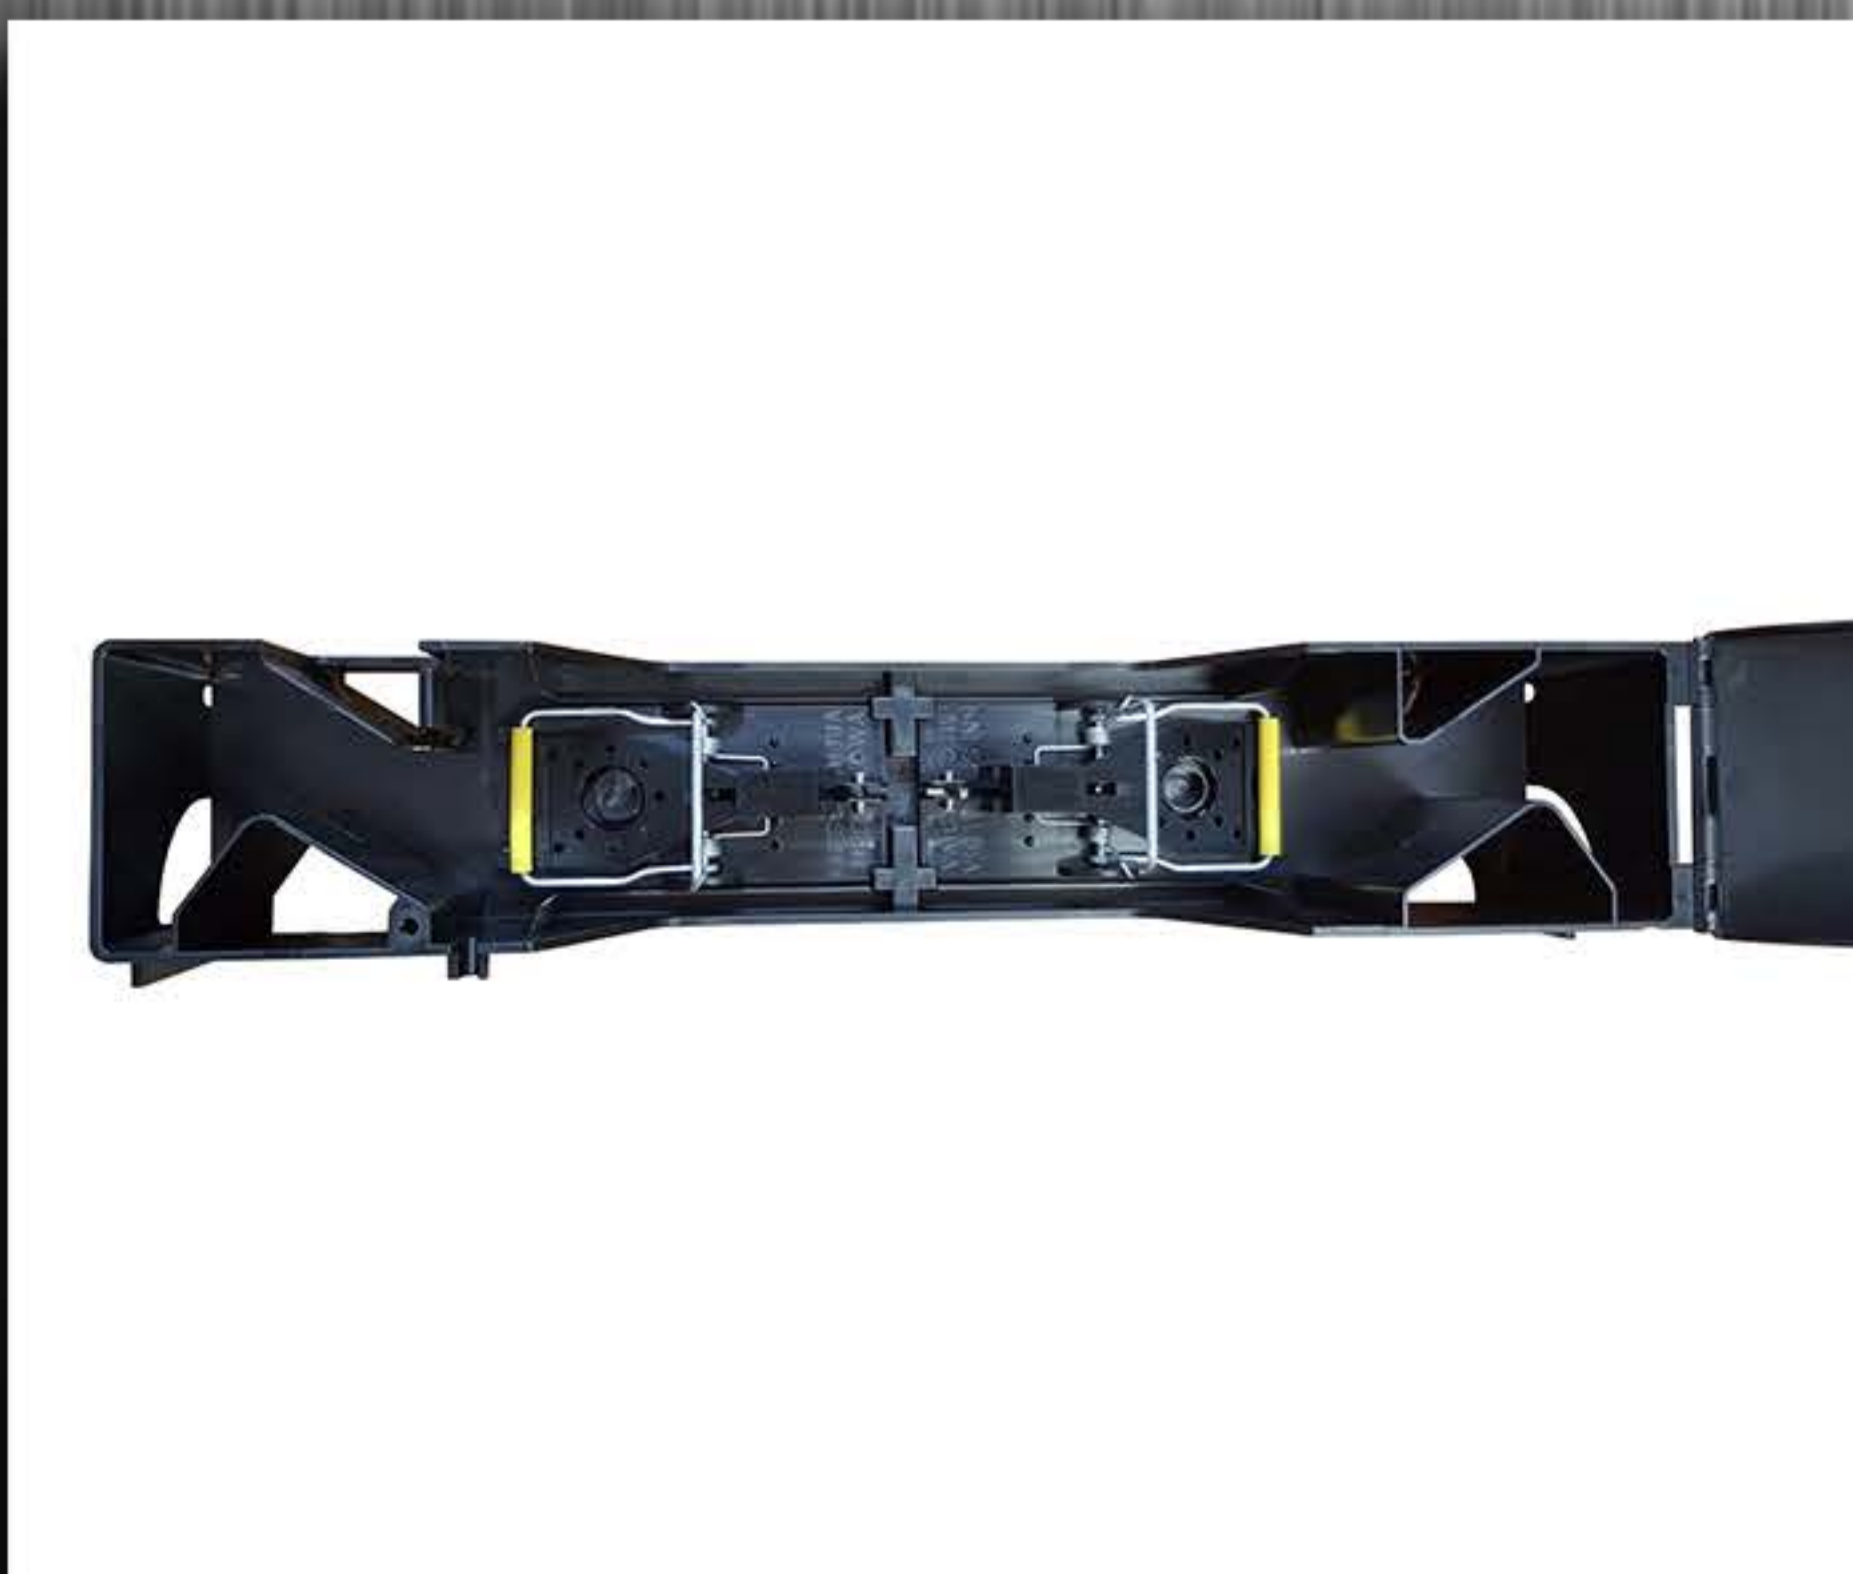

**Secure
Locks**

**Multi
Catch**

**CUSTOM
BRANDING**

**ADVANCED
SECURITY**
NO KEY REQUIRED

Part Number: RCS/TUN/R- RAT, RCS/TUN/M - MOUSE
*with 2 snap traps included!

Introducing the new ST (Straight Through) station, a multi-catch trap system. Featuring an advanced lockable, tamper resistant system the unlocking mechanism is hidden and can be operated by hand with no key required. These next generation traps can be used for all rodent control programmes. Designed to offer mice or rats a straight run through/line of sight. Custom labelling/branding available (minimum order quantities apply).

Take your rodent elimination to the next level with **RCS ST**, proudly distributed by Garrards Pty Ltd

Dimensions (mouse):
6.5cm (h) x 8cm (w) x 38cm (d)
Dimensions (rat):
10cm (h) x 10cm (w) x 56cm (d)