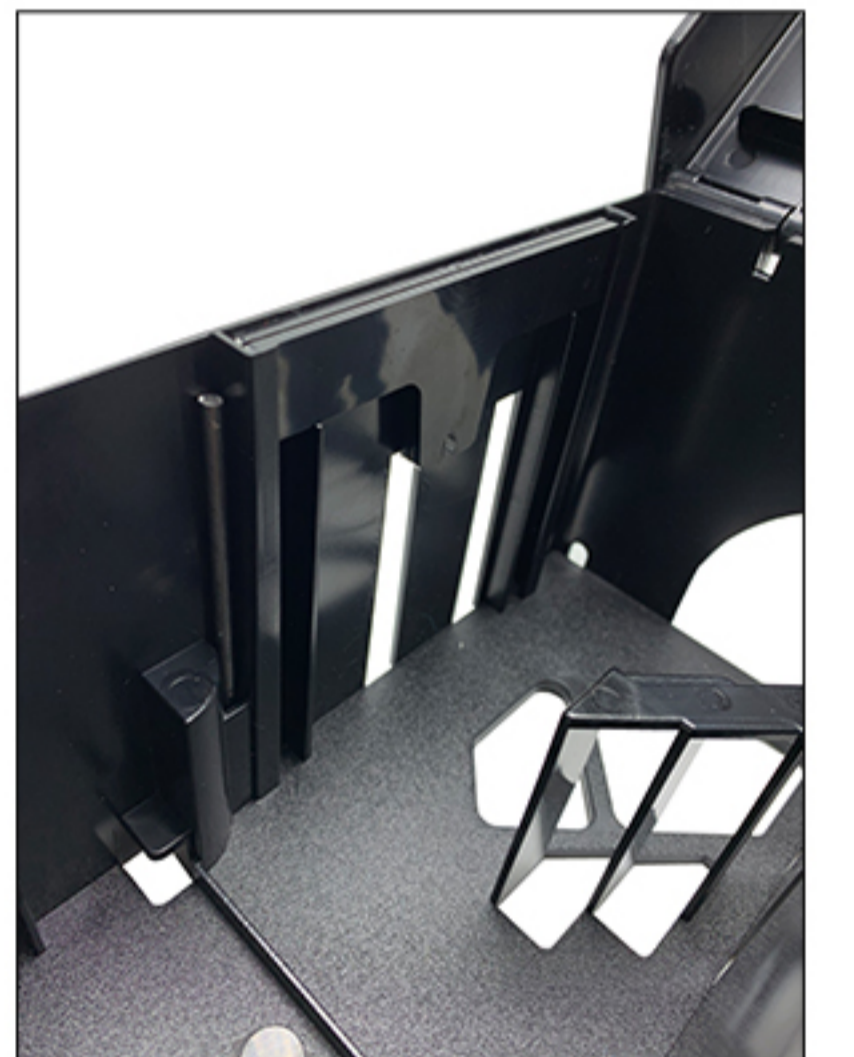

**Secure
Locks**

**Multi
Catch**

**CUSTOM
BRANDING**

**ADVANCED
SECURITY**
NO KEY REQUIRED

Part Number: RCS/TUN/R- RAT, RCS/TUN/M - MOUSE
*with 2 snap traps included!

Introducing the new ST (Straight Through) station, a multi-catch trap system. Featuring an advanced lockable, tamper resistant system the unlocking mechanism is hidden and can be operated by hand with no key required. These next generation traps can be used for all rodent control programmes. Designed to offer mice or rats a straight run through/line of sight. Custom labelling/branding available (minimum order quantities apply).

BAITING MODE

Remove included Baiting Rod & Rod Holders from the end. Place the secure Rod Holders in place and Baiting Rod.

SECURING OPTIONS

Hidden Locking/Release

Exposed Screw

Pad Lock

Hidden Screw

Fix 'n' Go Cable