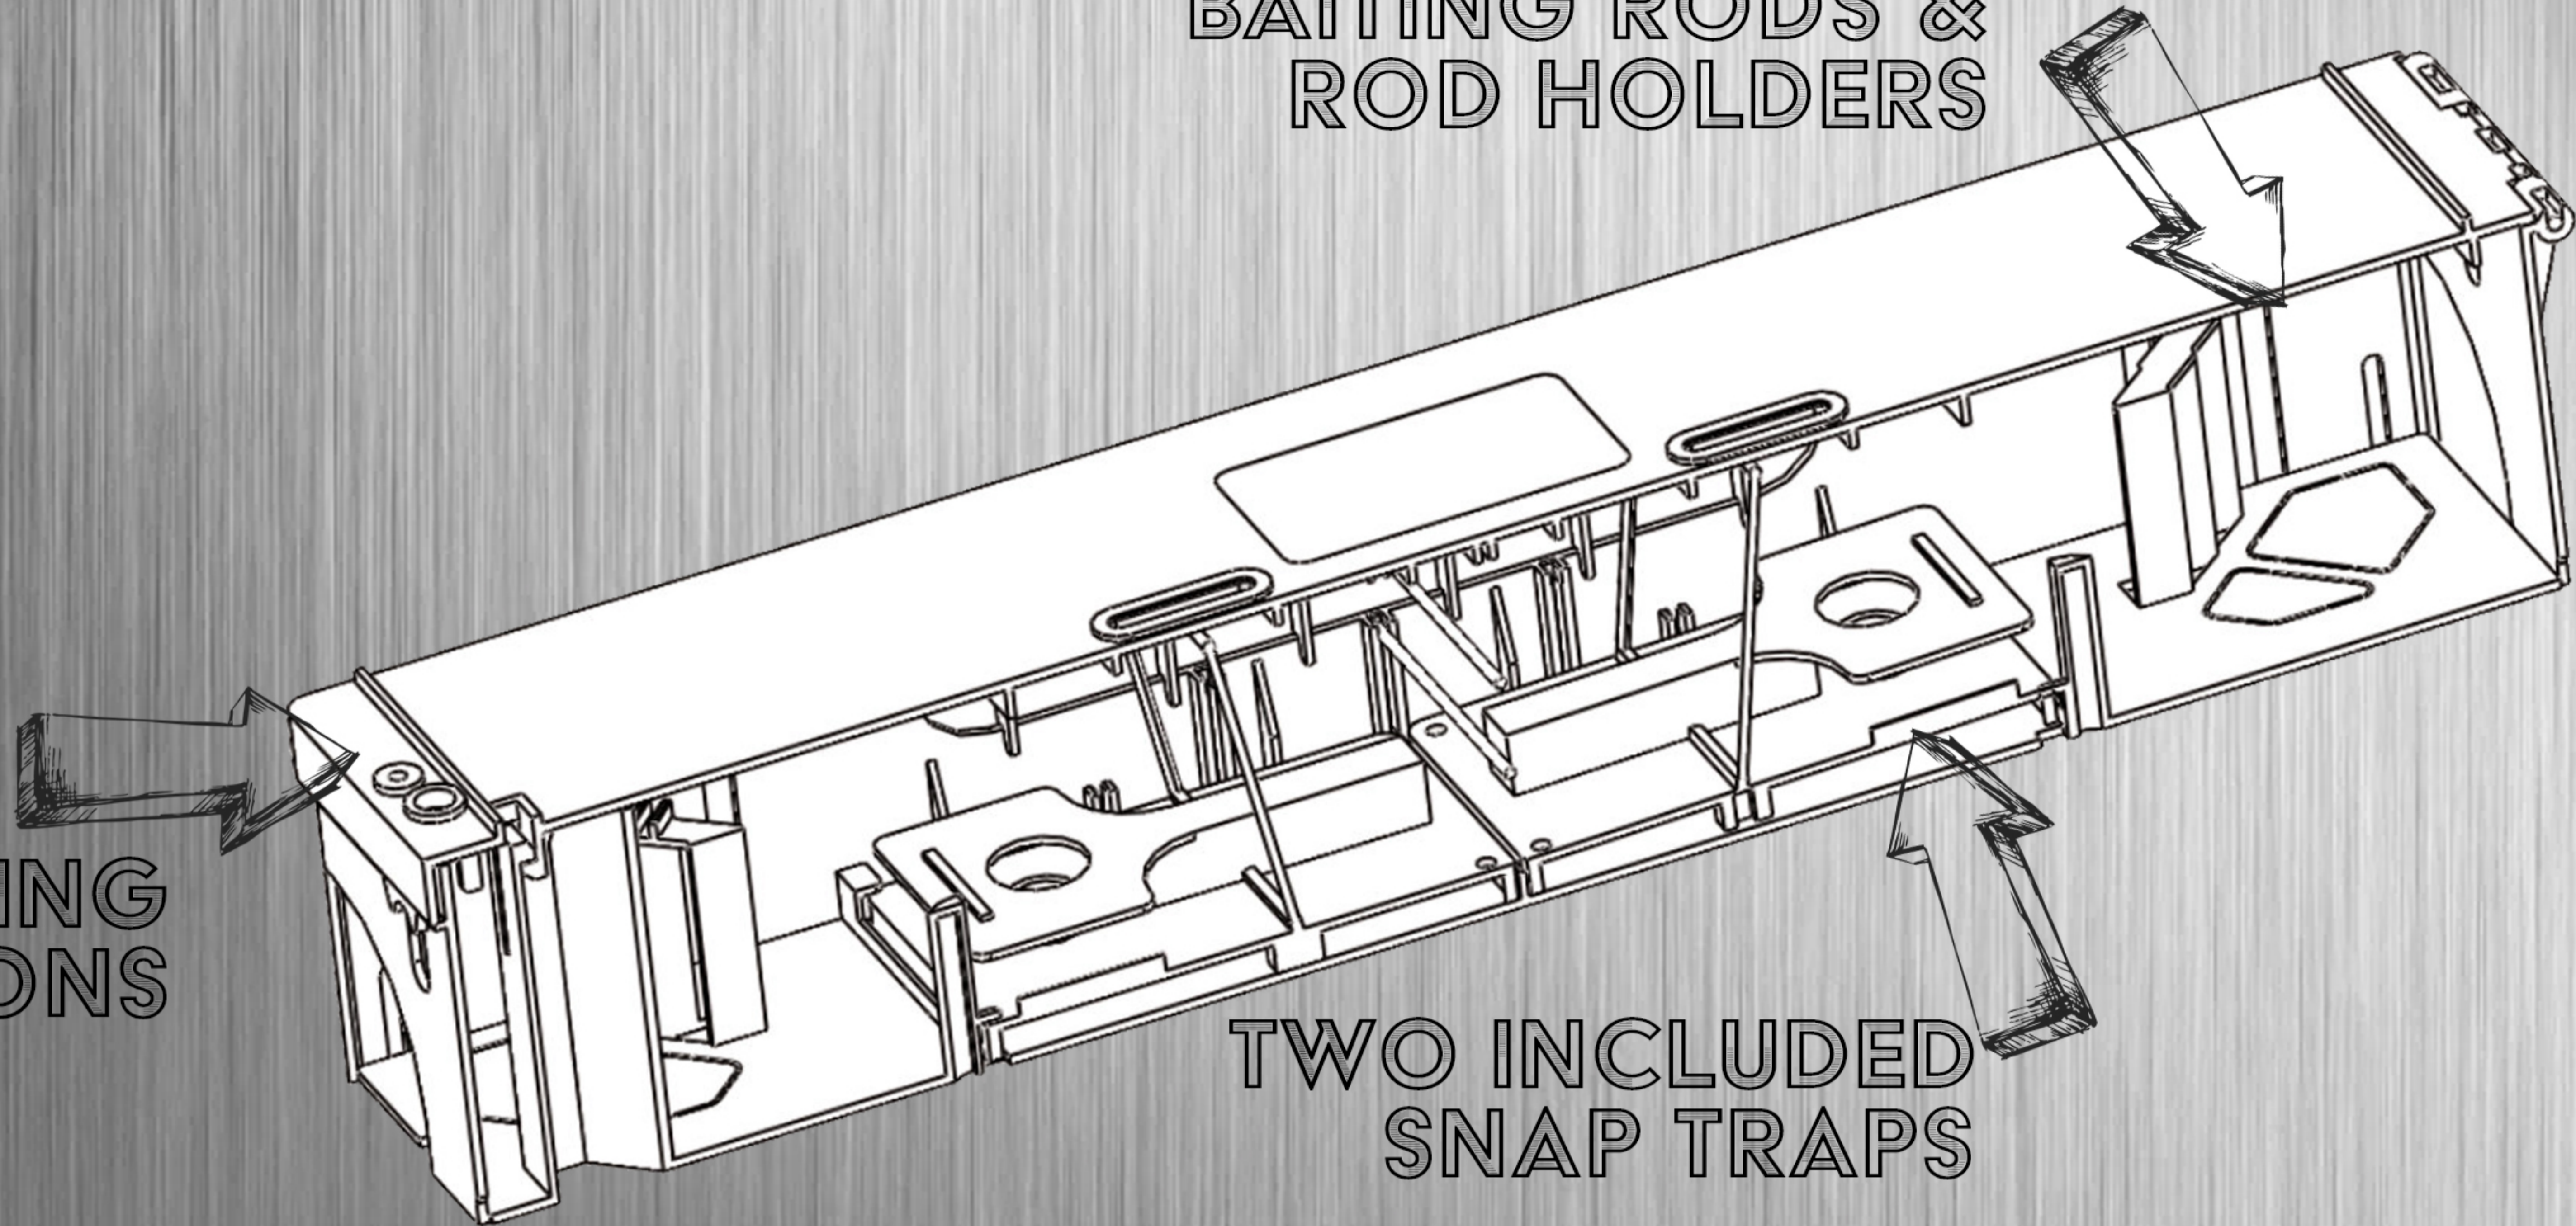

BAITING RODS & ROD HOLDERS

SECURING OPTIONS

TWO INCLUDED SNAP TRAPS